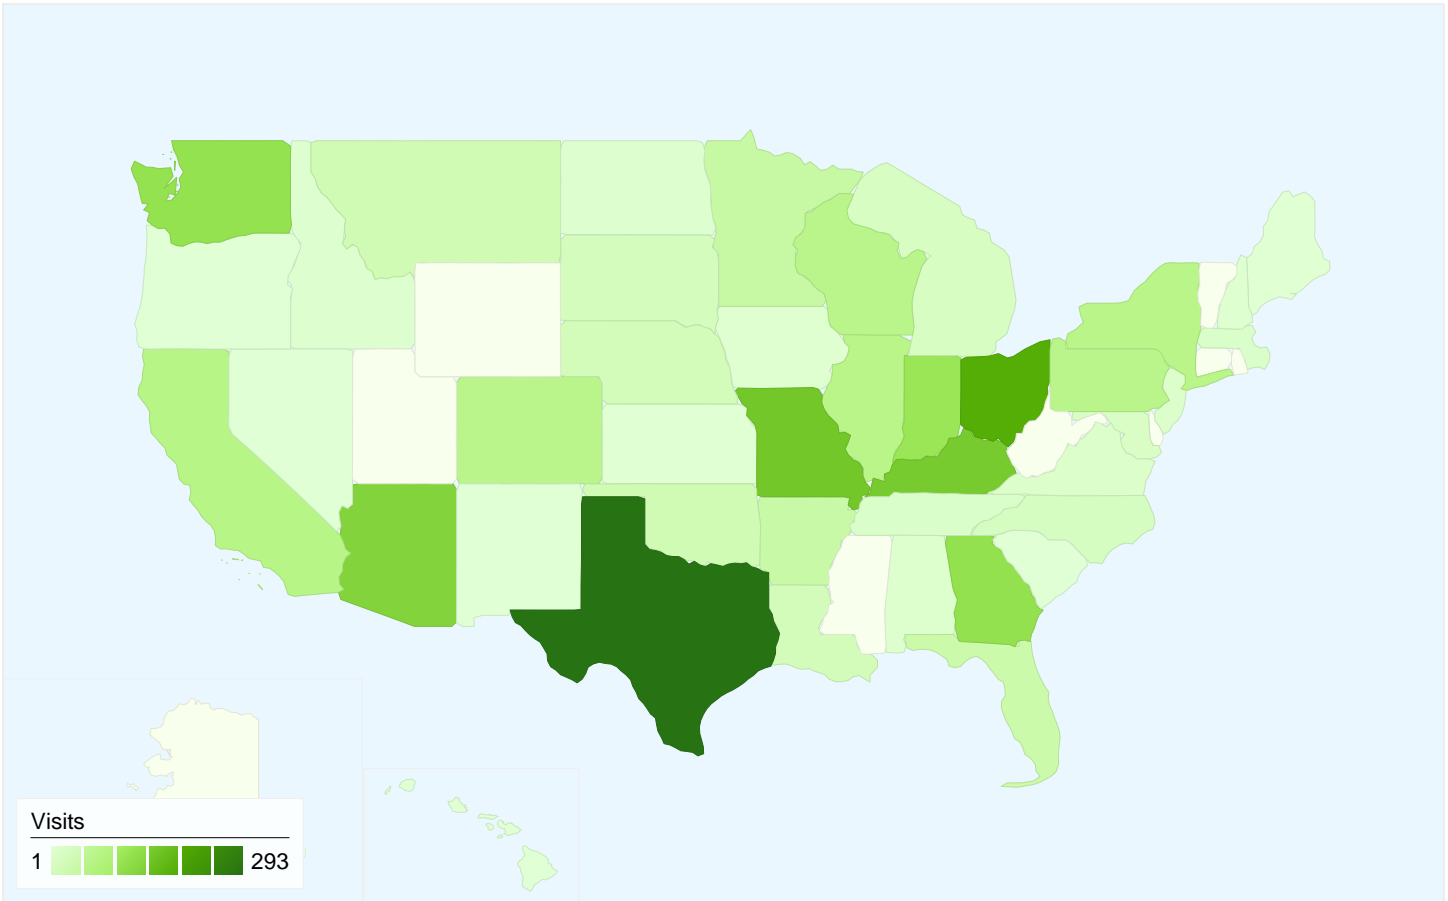

Country Detail:

United States

Jun 13, 2007 - Jul 13, 2007

This country sent 2,257 visits via 43 regions

Site Usage

Region	Visits	Pages/Visit	Avg. Time on Site	% New Visits	Bounce Rate
Visits 2,257 % of Site Total: 99.73%	Pages/Visit 4.51 Site Avg: 4.50 (0.18%)	Avg. Time on Site 00:06:54 Site Avg: 00:06:53 (0.24%)	% New Visits 25.52% Site Avg: 25.72% (-0.77%)	Bounce Rate 23.70% Site Avg: 23.82% (-0.48%)	
Texas	293	3.39	00:03:30	17.06%	25.60%
(not set)	192	4.00	00:04:43	23.44%	21.35%
Ohio	191	4.95	00:11:08	28.27%	26.70%
Missouri	156	4.10	00:05:35	27.56%	28.85%
Kentucky	151	4.74	00:06:37	13.25%	23.18%
Arizona	138	6.28	00:09:35	15.94%	18.12%
Georgia	119	4.18	00:05:19	7.56%	26.05%
Washington	118	5.55	00:07:39	18.64%	14.41%
Indiana	112	3.90	00:08:35	27.68%	34.82%

California	68	3.15	00:02:35	85.29%	27.94%
					1 - 10 of 43