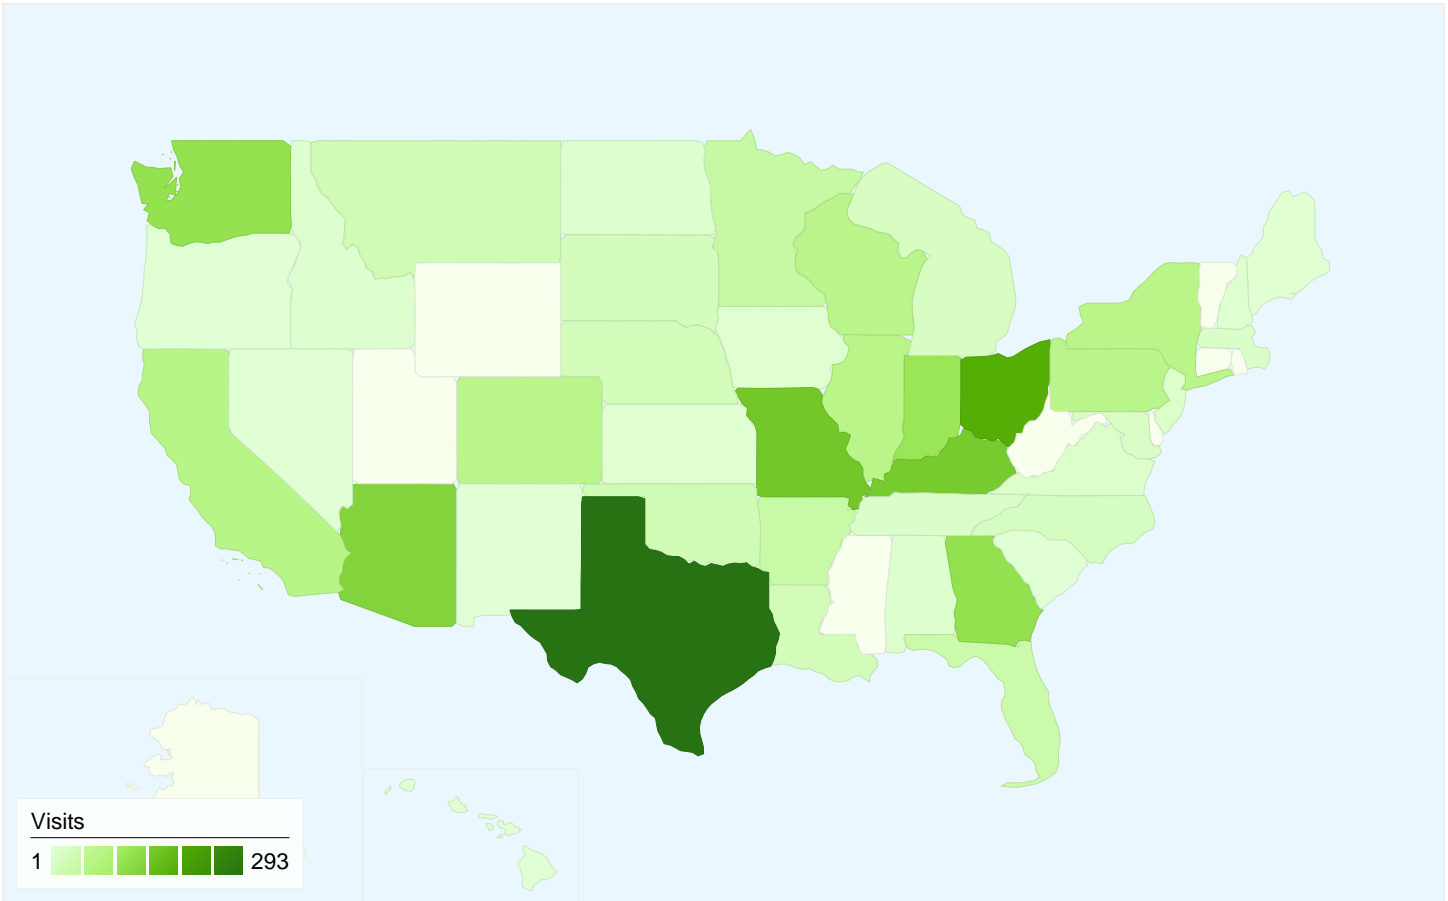

Country Detail:

United States

Jun 13, 2007 - Jul 13, 2007

This country sent 2,257 visits via 43 regions

Site Usage

Visits 2,257 % of Site Total: 99.73%		Pages/Visit 4.51 Site Avg: 4.50 (0.18%)		Avg. Time on Site 00:06:54 Site Avg: 00:06:53 (0.24%)		% New Visits 25.52% Site Avg: 25.72% (-0.77%)		Bounce Rate 23.70% Site Avg: 23.82% (-0.48%)	
Region	Visits	Pages/Visit	Avg. Time on Site	% New Visits	Bounce Rate				
Texas	293	3.39	00:03:30	17.06%	25.60%				
(not set)	192	4.00	00:04:43	23.44%	21.35%				
Ohio	191	4.95	00:11:08	28.27%	26.70%				
Missouri	156	4.10	00:05:35	27.56%	28.85%				
Kentucky	151	4.74	00:06:37	13.25%	23.18%				
Arizona	138	6.28	00:09:35	15.94%	18.12%				
Georgia	119	4.18	00:05:19	7.56%	26.05%				
Washington	118	5.55	00:07:39	18.64%	14.41%				
Indiana	112	3.90	00:08:35	27.68%	34.82%				

California	68	3.15	00:02:35	85.29%	27.94%
					1 - 10 of 43