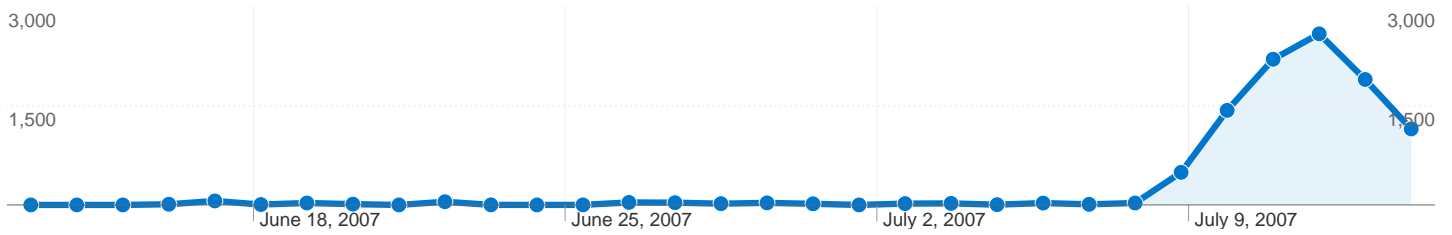

## 603 people visited this site

**2,263** Visits

**603** Absolute Unique Visitors

**10,181** Pageviews

**4.50** Average Pageviews

**00:06:53** Time on Site

**23.82%** Bounce Rate

**25.72%** New Visits

All traffic sources sent a total of 2,263 visits

-  14.76% Direct Traffic
-  85.24% Referring Sites
-  0.00% Search Engines

Keywords	Visits	% visits
There is no data for this view.		

## 2,263 visits came from 4 continents

Site Usage

<b>Visits</b> <b>2,263</b> % of Site Total: 100.00%	<b>Pages/Visit</b> <b>4.50</b> Site Avg: 4.50 (0.00%)	<b>Avg. Time on Site</b> <b>00:06:53</b> Site Avg: 00:06:53 (0.00%)	<b>% New Visits</b> <b>25.72%</b> Site Avg: 25.72% (0.00%)	<b>Bounce Rate</b> <b>23.82%</b> Site Avg: 23.82% (0.00%)	
Continent	Visits	Pages/Visit	Avg. Time on Site	% New Visits	Bounce Rate
Americas	2,258	4.51	00:06:54	25.55%	23.74%
(not set)	2	1.00	00:00:00	100.00%	100.00%
Asia	2	2.00	00:10:36	100.00%	50.00%
Africa	1	2.00	00:07:30	100.00%	0.00%