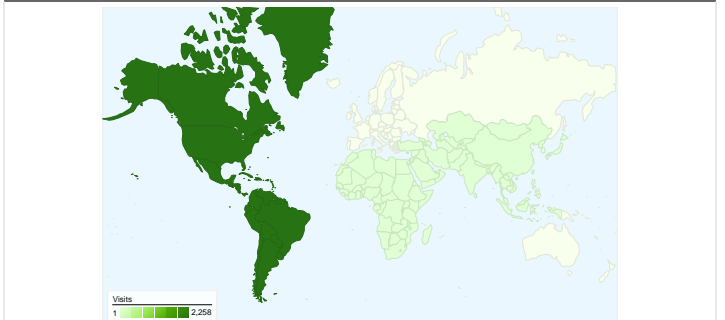

Site Usage

2,263 Visits

10,181 Pageviews

4.50 Pages/Visit

00:06:53 Avg. Time on Site

23.82% Bounce Rate

25.72% % New Visits

Visitors Overview

Map Overlay world

Traffic Sources Overview

Content Overview

Pages	Pageviews	% Pageviews
/	5,166	50.74%
/results/	1,754	17.23%
/results/rounds.php	588	5.78%
/pre/	522	5.13%
/teams.php	325	3.19%

603 people visited this site

Keywords	Visits	% visits
There is no data for this view.		

2,263 visits came from 4 continents

Site Usage

Visits 2,263 % of Site Total: 100.00%	Pages/Visit 4.50 Site Avg: 4.50 (0.00%)	Avg. Time on Site 00:06:53 Site Avg: 00:06:53 (0.00%)	% New Visits 25.72% Site Avg: 25.72% (0.00%)	Bounce Rate 23.82% Site Avg: 23.82% (0.00%)	
Continent	Visits	Pages/Visit	Avg. Time on Site	% New Visits	Bounce Rate
Americas	2,258	4.51	00:06:54	25.55%	23.74%
(not set)	2	1.00	00:00:00	100.00%	100.00%
Asia	2	2.00	00:10:36	100.00%	50.00%
Africa	1	2.00	00:07:30	100.00%	0.00%