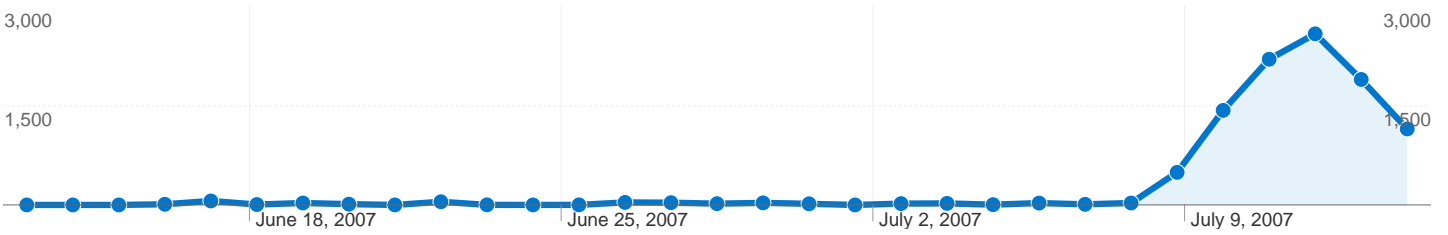

Site Usage

2,263 Visits

10,181 Pageviews

4.50 Pages/Visit

00:06:53 Avg. Time on Site

23.82% Bounce Rate

25.72% % New Visits

Visitors Overview

All traffic sources sent a total of 2,263 visits

-  14.76% Direct Traffic
-  85.24% Referring Sites
-  0.00% Search Engines

Top Traffic Sources

Sources	Visits	% visits
biblequiz.com (referral)	1,778	78.57%
(direct) ((none))	334	14.76%
nybiblequiz.com (referral)	85	3.76%
biblequiz.org (referral)	46	2.03%
mailcenter2.comcast.net	10	0.44%

Keywords	Visits	% visits
There is no data for this view.		

2,263 visits came from 4 continents

Site Usage

Visits 2,263 % of Site Total: 100.00%	Pages/Visit 4.50 Site Avg: 4.50 (0.00%)	Avg. Time on Site 00:06:53 Site Avg: 00:06:53 (0.00%)	% New Visits 25.72% Site Avg: 25.72% (0.00%)	Bounce Rate 23.82% Site Avg: 23.82% (0.00%)	
Continent	Visits	Pages/Visit	Avg. Time on Site	% New Visits	Bounce Rate
Americas	2,258	4.51	00:06:54	25.55%	23.74%
(not set)	2	1.00	00:00:00	100.00%	100.00%
Asia	2	2.00	00:10:36	100.00%	50.00%
Africa	1	2.00	00:07:30	100.00%	0.00%