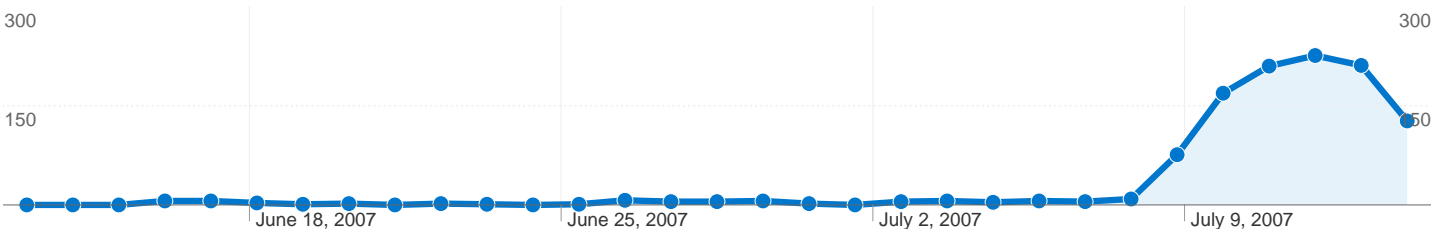

**Site Usage**

**2,263** Visits

**10,181** Pageviews

**4.50** Pages/Visit

**00:06:53** Avg. Time on Site

**23.82%** Bounce Rate

**25.72%** % New Visits

**Visitors Overview**

## 603 people visited this site

**2,263** Visits

**603** Absolute Unique Visitors

**10,181** Pageviews

**4.50** Average Pageviews

**00:06:53** Time on Site

**23.82%** Bounce Rate

**25.72%** New Visits

All traffic sources sent a total of 2,263 visits

-  14.76% Direct Traffic
-  85.24% Referring Sites
-  0.00% Search Engines

## 2,263 visits came from 4 continents

Site Usage

<b>Visits</b> <b>2,263</b> % of Site Total: 100.00%	<b>Pages/Visit</b> <b>4.50</b> Site Avg: 4.50 (0.00%)	<b>Avg. Time on Site</b> <b>00:06:53</b> Site Avg: 00:06:53 (0.00%)	<b>% New Visits</b> <b>25.72%</b> Site Avg: 25.72% (0.00%)	<b>Bounce Rate</b> <b>23.82%</b> Site Avg: 23.82% (0.00%)	
Continent	Visits	Pages/Visit	Avg. Time on Site	% New Visits	Bounce Rate
Americas	2,258	4.51	00:06:54	25.55%	23.74%
(not set)	2	1.00	00:00:00	100.00%	100.00%
Asia	2	2.00	00:10:36	100.00%	50.00%
Africa	1	2.00	00:07:30	100.00%	0.00%