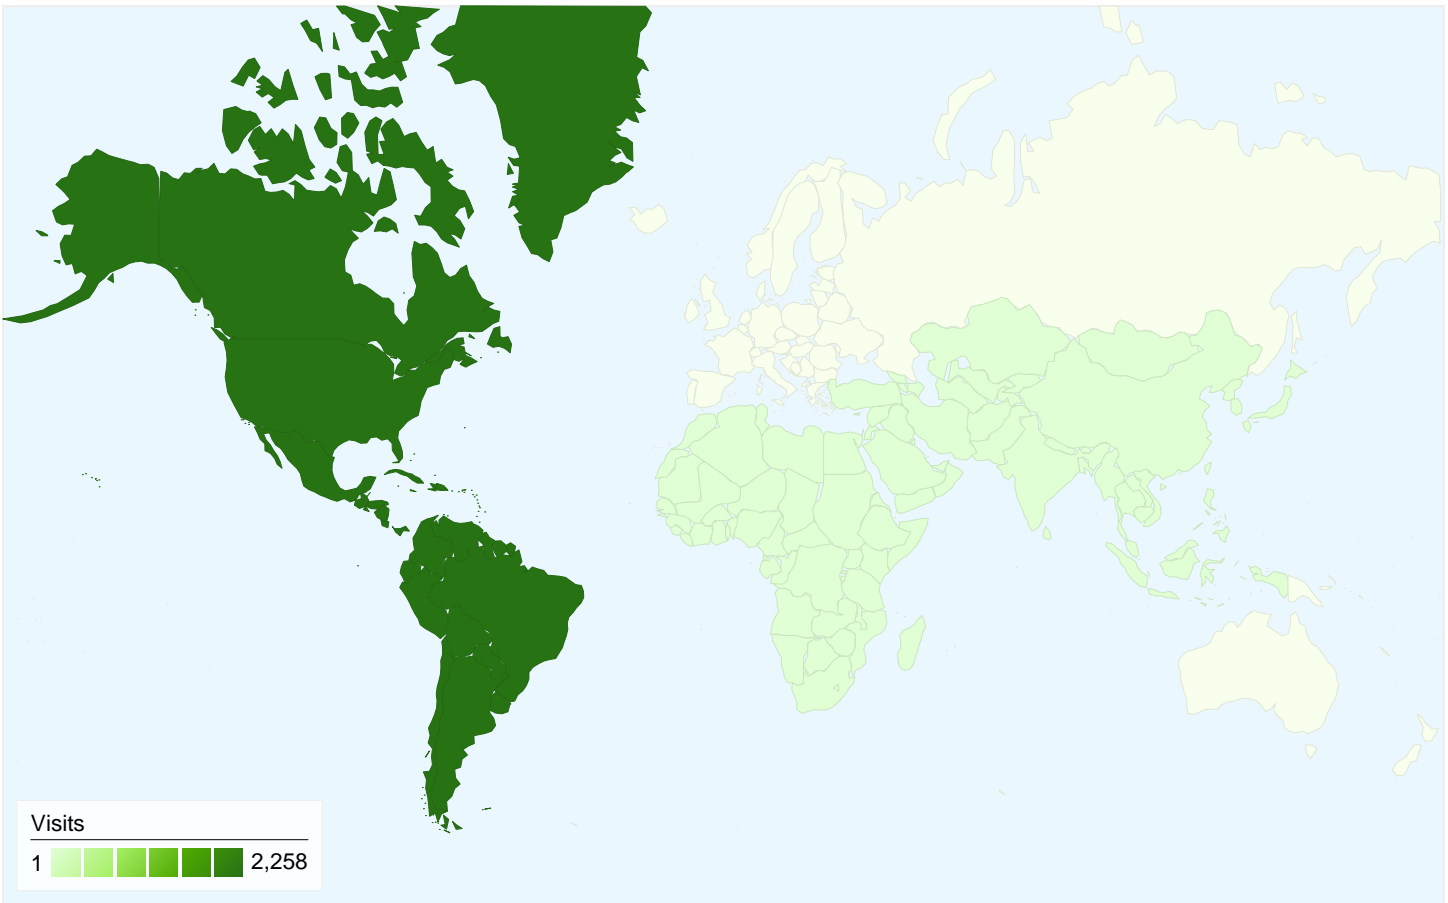

All traffic sources sent a total of 2,263 visits

-  14.76% Direct Traffic
-  85.24% Referring Sites
-  0.00% Search Engines

## 2,263 visits came from 4 continents

Site Usage

<b>Visits</b> <b>2,263</b> % of Site Total: 100.00%	<b>Pages/Visit</b> <b>4.50</b> Site Avg: 4.50 (0.00%)	<b>Avg. Time on Site</b> <b>00:06:53</b> Site Avg: 00:06:53 (0.00%)	<b>% New Visits</b> <b>25.72%</b> Site Avg: 25.72% (0.00%)	<b>Bounce Rate</b> <b>23.82%</b> Site Avg: 23.82% (0.00%)	
Continent	Visits	Pages/Visit	Avg. Time on Site	% New Visits	Bounce Rate
Americas	2,258	4.51	00:06:54	25.55%	23.74%
(not set)	2	1.00	00:00:00	100.00%	100.00%
Asia	2	2.00	00:10:36	100.00%	50.00%
Africa	1	2.00	00:07:30	100.00%	0.00%