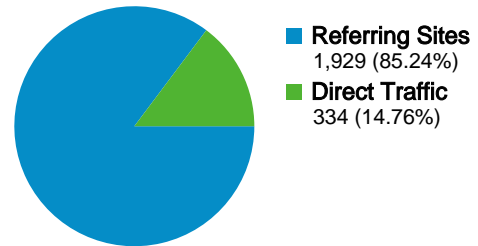

**Site Usage**

**2,263** Visits

**10,181** Pageviews

**4.50** Pages/Visit

**00:06:53** Avg. Time on Site

**23.82%** Bounce Rate

**25.72%** % New Visits

**Visitors Overview**

## 603 people visited this site

**2,263** Visits

**603** Absolute Unique Visitors

**10,181** Pageviews

**4.50** Average Pageviews

**00:06:53** Time on Site

**23.82%** Bounce Rate

**25.72%** New Visits

All traffic sources sent a total of 2,263 visits

-  14.76% Direct Traffic
-  85.24% Referring Sites
-  0.00% Search Engines

## 2,263 visits came from 4 continents

Site Usage

<b>Visits</b> <b>2,263</b> % of Site Total: 100.00%	<b>Pages/Visit</b> <b>4.50</b> Site Avg: 4.50 (0.00%)	<b>Avg. Time on Site</b> <b>00:06:53</b> Site Avg: 00:06:53 (0.00%)	<b>% New Visits</b> <b>25.72%</b> Site Avg: 25.72% (0.00%)	<b>Bounce Rate</b> <b>23.82%</b> Site Avg: 23.82% (0.00%)	
Continent	Visits	Pages/Visit	Avg. Time on Site	% New Visits	Bounce Rate
Americas	2,258	4.51	00:06:54	25.55%	23.74%
(not set)	2	1.00	00:00:00	100.00%	100.00%
Asia	2	2.00	00:10:36	100.00%	50.00%
Africa	1	2.00	00:07:30	100.00%	0.00%