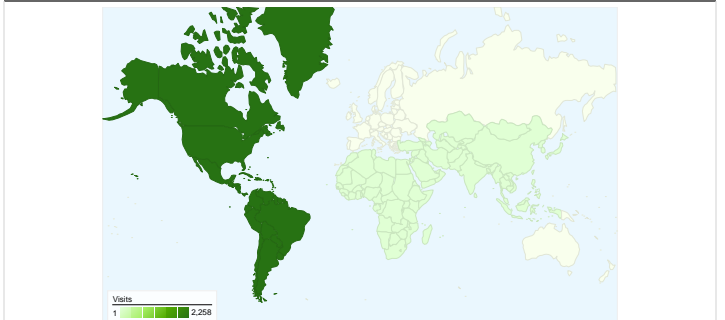

**Site Usage**

**2,263** Visits

**10,181** Pageviews

**4.50** Pages/Visit

**00:06:53** Avg. Time on Site

**23.82%** Bounce Rate

**25.72%** % New Visits

**Visitors Overview**

**Map Overlay world**

**Traffic Sources Overview**

**Content Overview**

Pages	Pageviews	% Pageviews
/	5,166	50.74%
/results/	1,754	17.23%
/results/rounds.php	588	5.78%
/pre/	522	5.13%
/teams.php	325	3.19%

All traffic sources sent a total of 2,263 visits

-  14.76% Direct Traffic
-  85.24% Referring Sites
-  0.00% Search Engines

## 2,263 visits came from 4 continents

Site Usage

<b>Visits</b> <b>2,263</b> % of Site Total: 100.00%	<b>Pages/Visit</b> <b>4.50</b> Site Avg: 4.50 (0.00%)	<b>Avg. Time on Site</b> <b>00:06:53</b> Site Avg: 00:06:53 (0.00%)	<b>% New Visits</b> <b>25.72%</b> Site Avg: 25.72% (0.00%)	<b>Bounce Rate</b> <b>23.82%</b> Site Avg: 23.82% (0.00%)	
Continent	Visits	Pages/Visit	Avg. Time on Site	% New Visits	Bounce Rate
Americas	2,258	4.51	00:06:54	25.55%	23.74%
(not set)	2	1.00	00:00:00	100.00%	100.00%
Asia	2	2.00	00:10:36	100.00%	50.00%
Africa	1	2.00	00:07:30	100.00%	0.00%