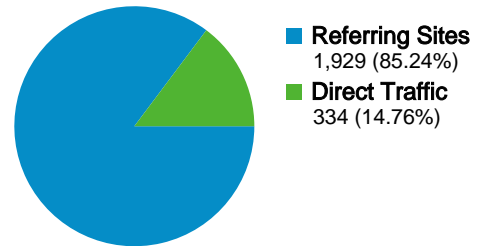

Top Traffic Sources

Sources	Visits	% visits
biblequiz.com (referral)	1,778	78.57%
(direct) ((none))	334	14.76%
nybiblequiz.com (referral)	85	3.76%
biblequiz.org (referral)	46	2.03%
mailcenter2.comcast.net	10	0.44%

Keywords	Visits	% visits
There is no data for this view.