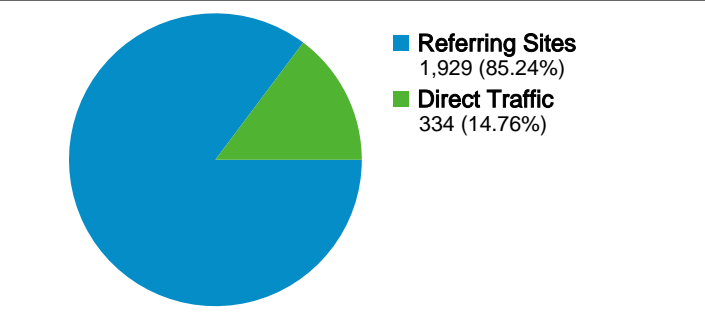

Traffic Sources Overview

Content Overview

Pages	Pageviews	% Pageviews
/	5,166	50.74%
/results/	1,754	17.23%
/results/rounds.php	588	5.78%
/pre/	522	5.13%
/teams.php	325	3.19%