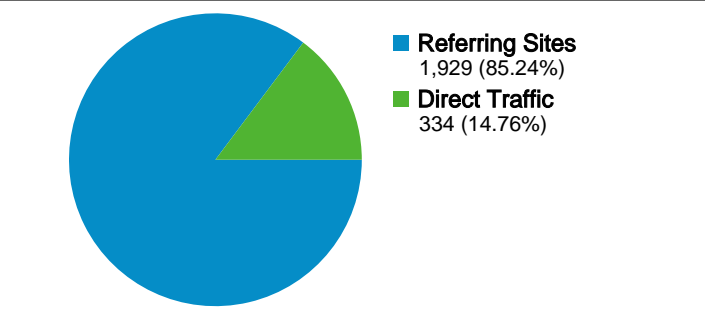

Traffic Sources Overview

Content Overview

Pages	Pageviews	% Pageviews
/	5,166	50.74%
/results/	1,754	17.23%
/results/rounds.php	588	5.78%
/pre/	522	5.13%
/teams.php	325	3.19%