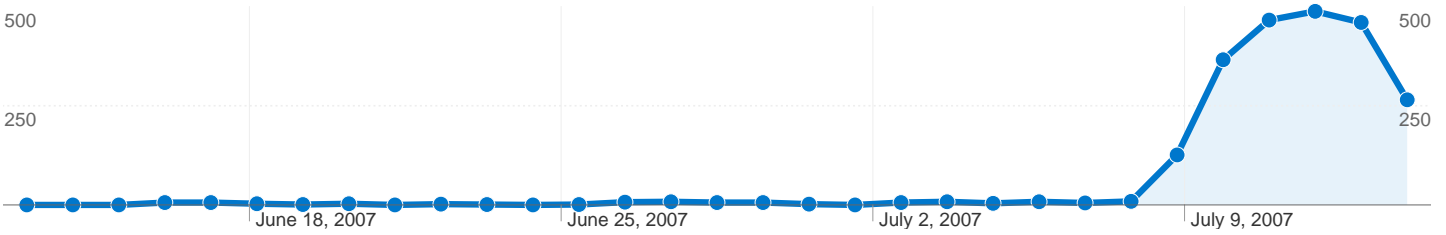

**Site Usage**

**2,263** Visits

**10,181** Pageviews

**4.50** Pages/Visit

**00:06:53** Avg. Time on Site

**23.82%** Bounce Rate

**25.72%** % New Visits

**Visitors Overview**

## 603 people visited this site

**2,263** Visits

**603** Absolute Unique Visitors

**10,181** Pageviews

**4.50** Average Pageviews

**00:06:53** Time on Site

**23.82%** Bounce Rate

**25.72%** New Visits

All traffic sources sent a total of 2,263 visits

-  14.76% Direct Traffic
-  85.24% Referring Sites
-  0.00% Search Engines

## 2,263 visits came from 4 continents

Site Usage

<b>Visits</b> <b>2,263</b> % of Site Total: 100.00%	<b>Pages/Visit</b> <b>4.50</b> Site Avg: 4.50 (0.00%)	<b>Avg. Time on Site</b> <b>00:06:53</b> Site Avg: 00:06:53 (0.00%)	<b>% New Visits</b> <b>25.72%</b> Site Avg: 25.72% (0.00%)	<b>Bounce Rate</b> <b>23.82%</b> Site Avg: 23.82% (0.00%)	
Continent	Visits	Pages/Visit	Avg. Time on Site	% New Visits	Bounce Rate
Americas	2,258	4.51	00:06:54	25.55%	23.74%
(not set)	2	1.00	00:00:00	100.00%	100.00%
Asia	2	2.00	00:10:36	100.00%	50.00%
Africa	1	2.00	00:07:30	100.00%	0.00%