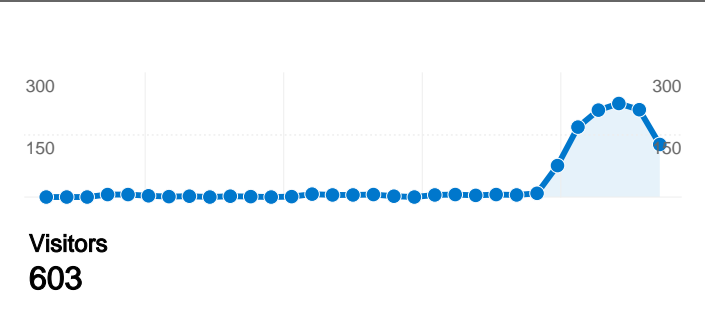

Site Usage

2,263 Visits

10,181 Pageviews

4.50 Pages/Visit

00:06:53 Avg. Time on Site

23.82% Bounce Rate

25.72% % New Visits

Visitors Overview

2,263 Visits

603 Absolute Unique Visitors

10,181 Pageviews

4.50 Average Pageviews

00:06:53 Time on Site

23.82% Bounce Rate

25.72% New Visits

Technical Profile

Keywords	Visits	% visits
There is no data for this view.		

2,263 visits came from 4 continents

Site Usage

Visits 2,263 % of Site Total: 100.00%	Pages/Visit 4.50 Site Avg: 4.50 (0.00%)	Avg. Time on Site 00:06:53 Site Avg: 00:06:53 (0.00%)	% New Visits 25.72% Site Avg: 25.72% (0.00%)	Bounce Rate 23.82% Site Avg: 23.82% (0.00%)	
Continent	Visits	Pages/Visit	Avg. Time on Site	% New Visits	Bounce Rate
Americas	2,258	4.51	00:06:54	25.55%	23.74%
(not set)	2	1.00	00:00:00	100.00%	100.00%
Asia	2	2.00	00:10:36	100.00%	50.00%
Africa	1	2.00	00:07:30	100.00%	0.00%

Pages on this site were viewed a total of 10,181 times

10,181 Pageviews

5,350 Unique Views

23.82% Bounce Rate

Top Content

Pages	Pageviews	% Pageviews
/	5,166	50.74%
/results/	1,754	17.23%
/results/rounds.php	588	5.78%
/pre/	522	5.13%
/teams.php	325	3.19%