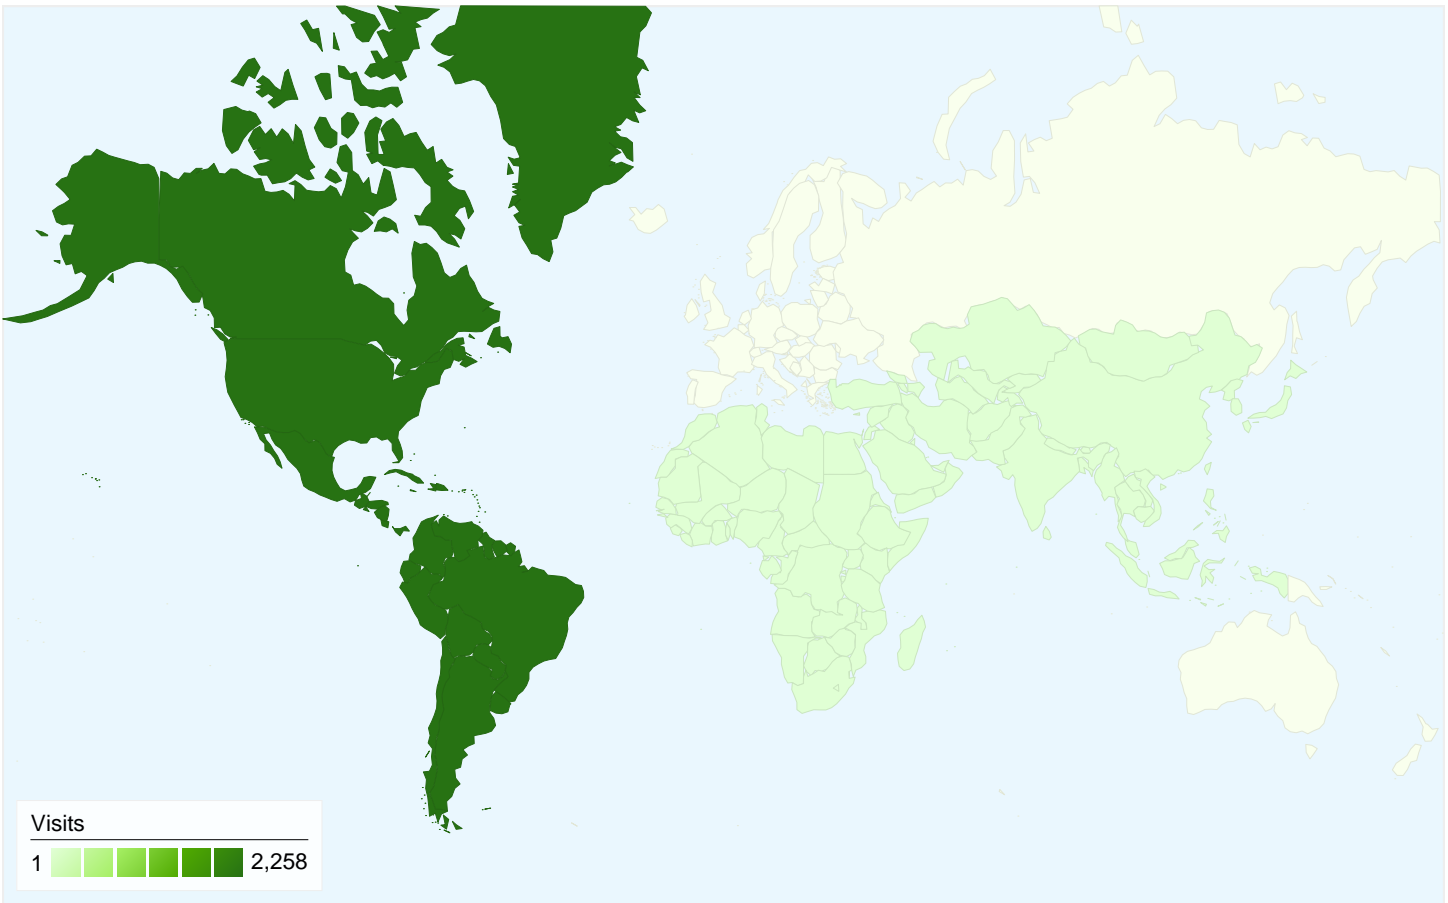

All traffic sources sent a total of 2,263 visits

-  14.76% Direct Traffic
-  85.24% Referring Sites
-  0.00% Search Engines

Top Traffic Sources

Sources	Visits	% visits
biblequiz.com (referral)	1,778	78.57%
(direct) ((none))	334	14.76%
nybiblequiz.com (referral)	85	3.76%
biblequiz.org (referral)	46	2.03%
mailcenter2.comcast.net	10	0.44%

Keywords	Visits	% visits
There is no data for this view.		

2,263 visits came from 4 continents

Site Usage

Visits 2,263 % of Site Total: 100.00%	Pages/Visit 4.50 Site Avg: 4.50 (0.00%)	Avg. Time on Site 00:06:53 Site Avg: 00:06:53 (0.00%)	% New Visits 25.72% Site Avg: 25.72% (0.00%)	Bounce Rate 23.82% Site Avg: 23.82% (0.00%)	
Continent	Visits	Pages/Visit	Avg. Time on Site	% New Visits	Bounce Rate
Americas	2,258	4.51	00:06:54	25.55%	23.74%
(not set)	2	1.00	00:00:00	100.00%	100.00%
Asia	2	2.00	00:10:36	100.00%	50.00%
Africa	1	2.00	00:07:30	100.00%	0.00%