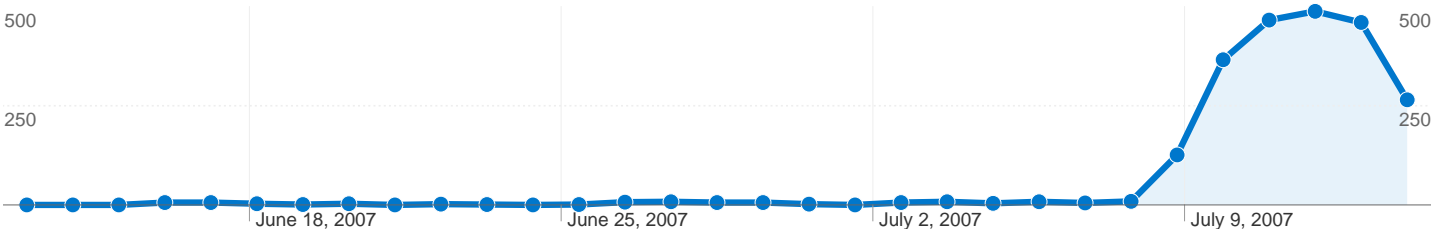

All traffic sources sent a total of 2,263 visits

- 14.76% Direct Traffic
- 85.24% Referring Sites
- 0.00% Search Engines