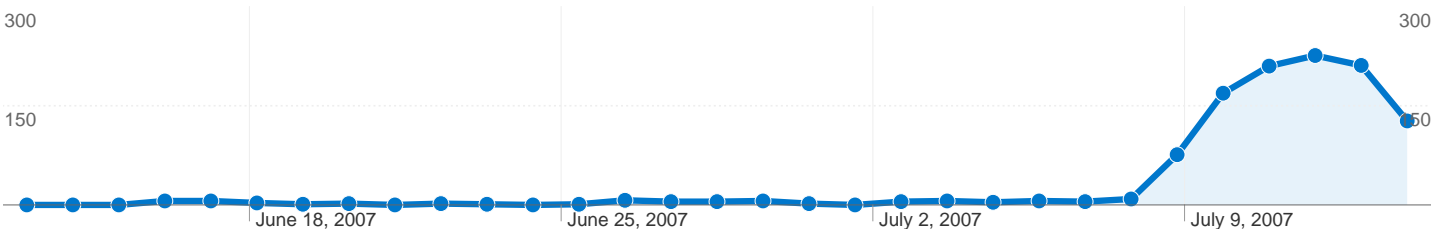

603 people visited this site

2,263 Visits

603 Absolute Unique Visitors

10,181 Pageviews

4.50 Average Pageviews

00:06:53 Time on Site

23.82% Bounce Rate

25.72% New Visits

Technical Profile

Browser	Visits	% visits	Connection Speed	Visits	% visits
Internet Explorer	1,446	63.90%	Unknown	831	36.72%
Firefox	619	27.35%	Cable	740	32.70%
Mozilla	88	3.89%	DSL	359	15.86%
Safari	74	3.27%	T1	225	9.94%
Opera	30	1.33%	Dialup	95	4.20%