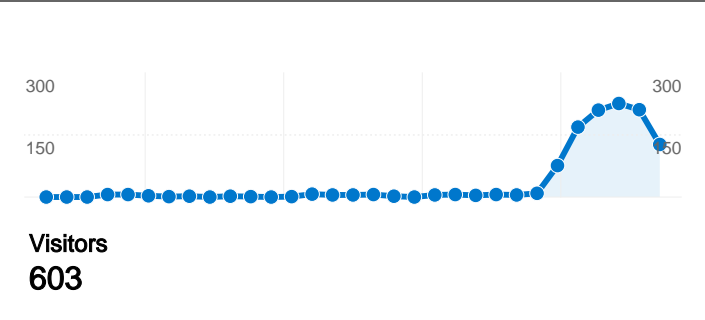

**Site Usage**

**2,263** Visits

**10,181** Pageviews

**4.50** Pages/Visit

**00:06:53** Avg. Time on Site

**23.82%** Bounce Rate

**25.72%** % New Visits

**Visitors Overview**

## 603 people visited this site

**2,263** Visits

**603** Absolute Unique Visitors

**10,181** Pageviews

**4.50** Average Pageviews

**00:06:53** Time on Site

**23.82%** Bounce Rate

**25.72%** New Visits

## 2,263 visits came from 4 continents

Site Usage

<b>Visits</b> <b>2,263</b> % of Site Total: 100.00%	<b>Pages/Visit</b> <b>4.50</b> Site Avg: 4.50 (0.00%)	<b>Avg. Time on Site</b> <b>00:06:53</b> Site Avg: 00:06:53 (0.00%)	<b>% New Visits</b> <b>25.72%</b> Site Avg: 25.72% (0.00%)	<b>Bounce Rate</b> <b>23.82%</b> Site Avg: 23.82% (0.00%)	
Continent	Visits	Pages/Visit	Avg. Time on Site	% New Visits	Bounce Rate
Americas	2,258	4.51	00:06:54	25.55%	23.74%
(not set)	2	1.00	00:00:00	100.00%	100.00%
Asia	2	2.00	00:10:36	100.00%	50.00%
Africa	1	2.00	00:07:30	100.00%	0.00%

Pages on this site were viewed a total of 10,181 times

10,181 Pageviews

5,350 Unique Views

23.82% Bounce Rate